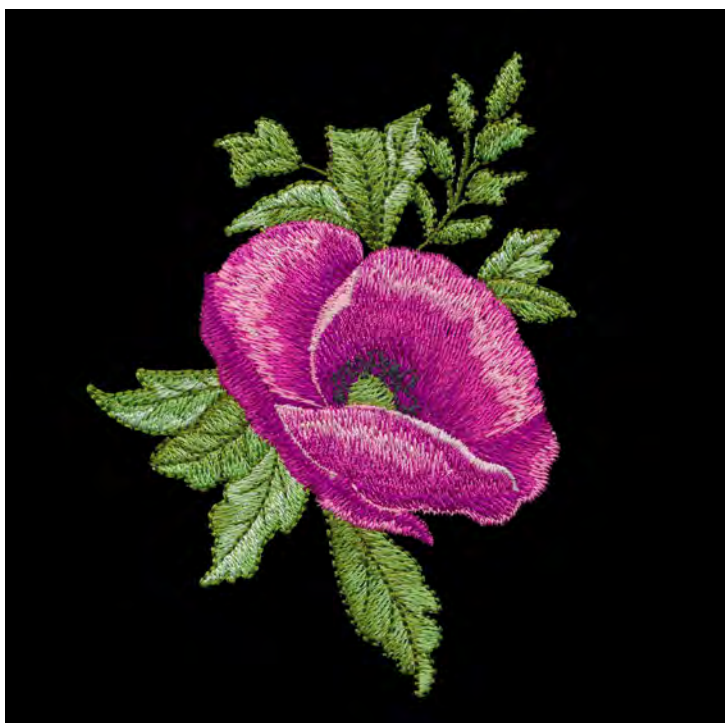

80183-02 Midnight Poppy 2

Size Inches: Size mm: Stitch Count:
3.41 X 4.60 in.   86.61 X 116.84 mm   21,449 St.

	1. Leaves.....	5832
	2. Pale Green Leaf Shading.....	5650
	3. Medium Green Leaf Shading.....	5833
	4. Dark Green Leaf Detail.....	5933
	5. Purple Flower Shading.....	2508
	6. Medium Purple Flower Shading.....	2723
	7. Dark Purple Flower Shading.....	2704
	8. Green Stamen Shading.....	5832
	9. Dark Green Stamen Shading.....	5833
	10. Medium Pink Flower Shading.....	2530
	11. Light Pink Flower Shading.....	2155
	12. Black Stamen Detail.....	4174