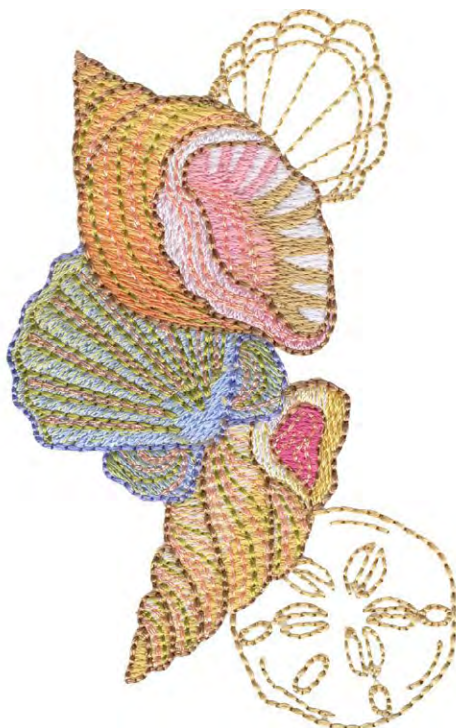

Size Inches: Size mm: Stitch Count:
2.58 X 4.04 in.   65.53 X 102.62 mm   13283 St.

	1. White Shading	0015
	2. Yellow Shading	0640
	3. Orange Shading	1352
	4. Pink Shading	2155
	5. Tan Shading	0651
	6. Dark Pink Shading.....	2532
	7. Blue Shading	3730
	8. Green Shading	6141
	9. Gold Outlines.....	0232
	10. Orange Outlines	7030
	11. Blue Outline.....	3640
	12. Brown Outlines	1123
	13. Tan Linework	0651