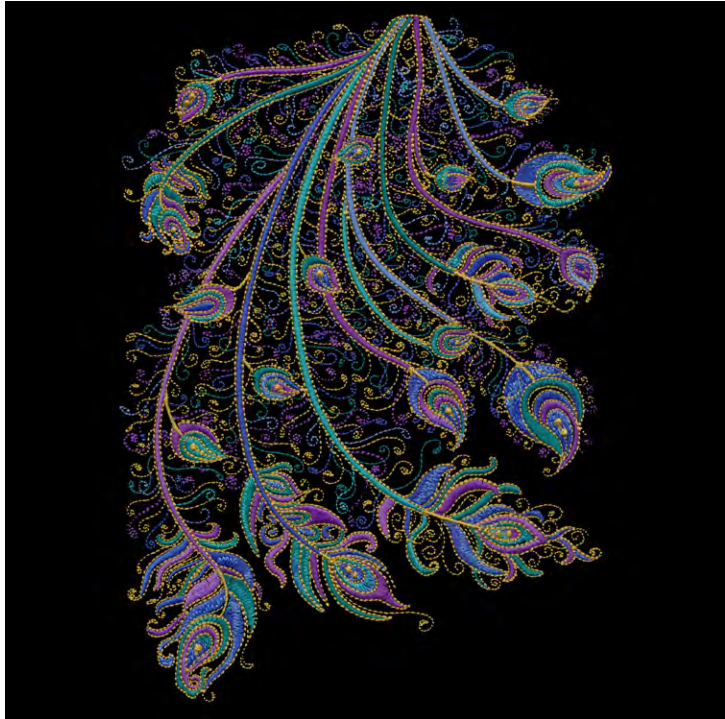

Note: Some designs in this collection may have been created using unique special stitches and/or techniques. To preserve design integrity when rescaling or rotating designs in your software, always rescale or rotate designs using the handles directly on-screen.

80320-02 Magnificent Peacock Tail

Size Inches: Size mm: Stitch Count:
8.34 X 6.13 in.   211.8 X 155.7 mm   60169 St.

	1. Dark Purple Detail	2905
	2. Light Purple Detail	2910
	3. Dark Blue Detail	3612
	4. Blue Detail	3631
	5. Seagreen Detail.....	4625
	6. Deep Aqua Detail	4610
	7. Light Purple Detail	2910
	8. Dark Purple Detail	2905
	9. Blue Detail	3631
	10. Dark Blue Detail	3612
	11. Seagreen Detail.....	4625
	12. Gold Detail and Outlines	0721