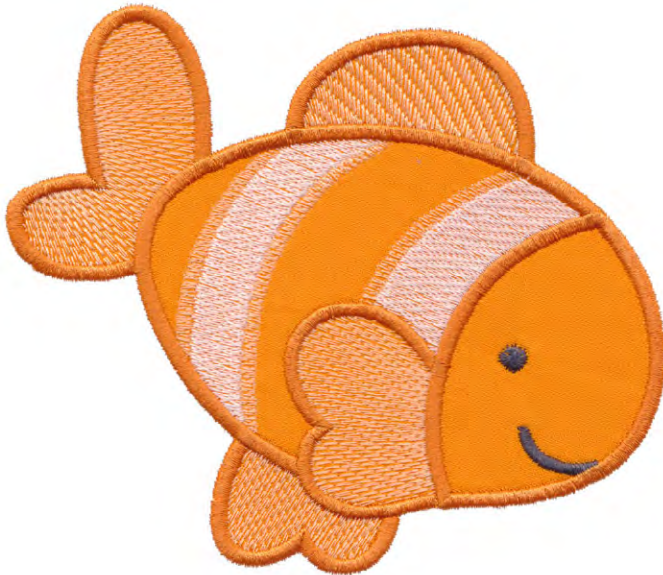

Note: Some designs in this collection may have been created using unique special stitches and/or techniques. To preserve design integrity when rescaling or rotating designs in your software, always rescale or rotate designs using the handles directly on-screen.

*Fabric Required

12803-10 Clownfish Applique

Size Inches:	Size mm:	Stitch Count:
5.20 X 4.48 in.	132.08 X 113.79 mm	12031 St.
1. Orange Fabric Placement Stitch		1362
2. Cut Line and Tackdown		1362
3. Fins and Detail		1362
4. Eye and Mouth		0132
5. White Stripes		0015
6. Cover Stitch		1114