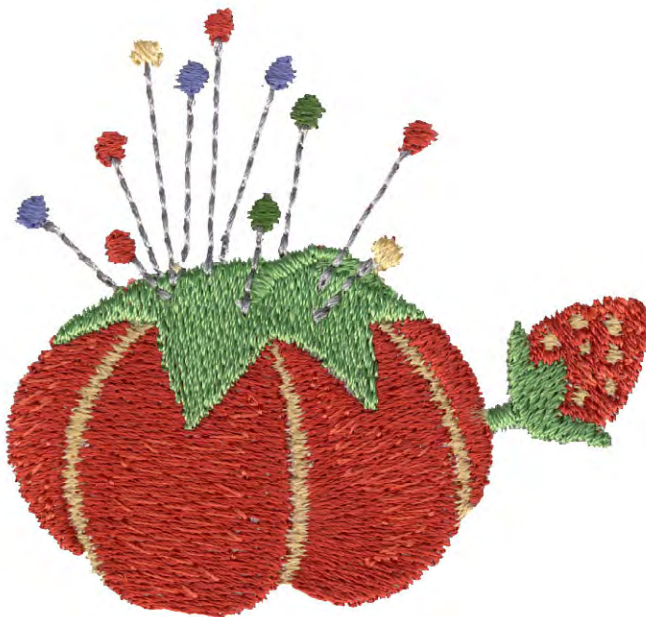

FB161_48 Pin Cushion

Size Inches:	Size mm:	Stitch Count:
2.42 X 2.27 in.	61.47 X 57.66 mm	5780 St.
1. Seeds/Line Work and Pin Heads		0651
2. Cushions and Pin Heads.....		1725
3. Leaves and Stems.....		5531
4. Pin Heads.....		5633
5. Pins		0131
6. Pin Heads.....		3810
7. Berry Shading.....		1600