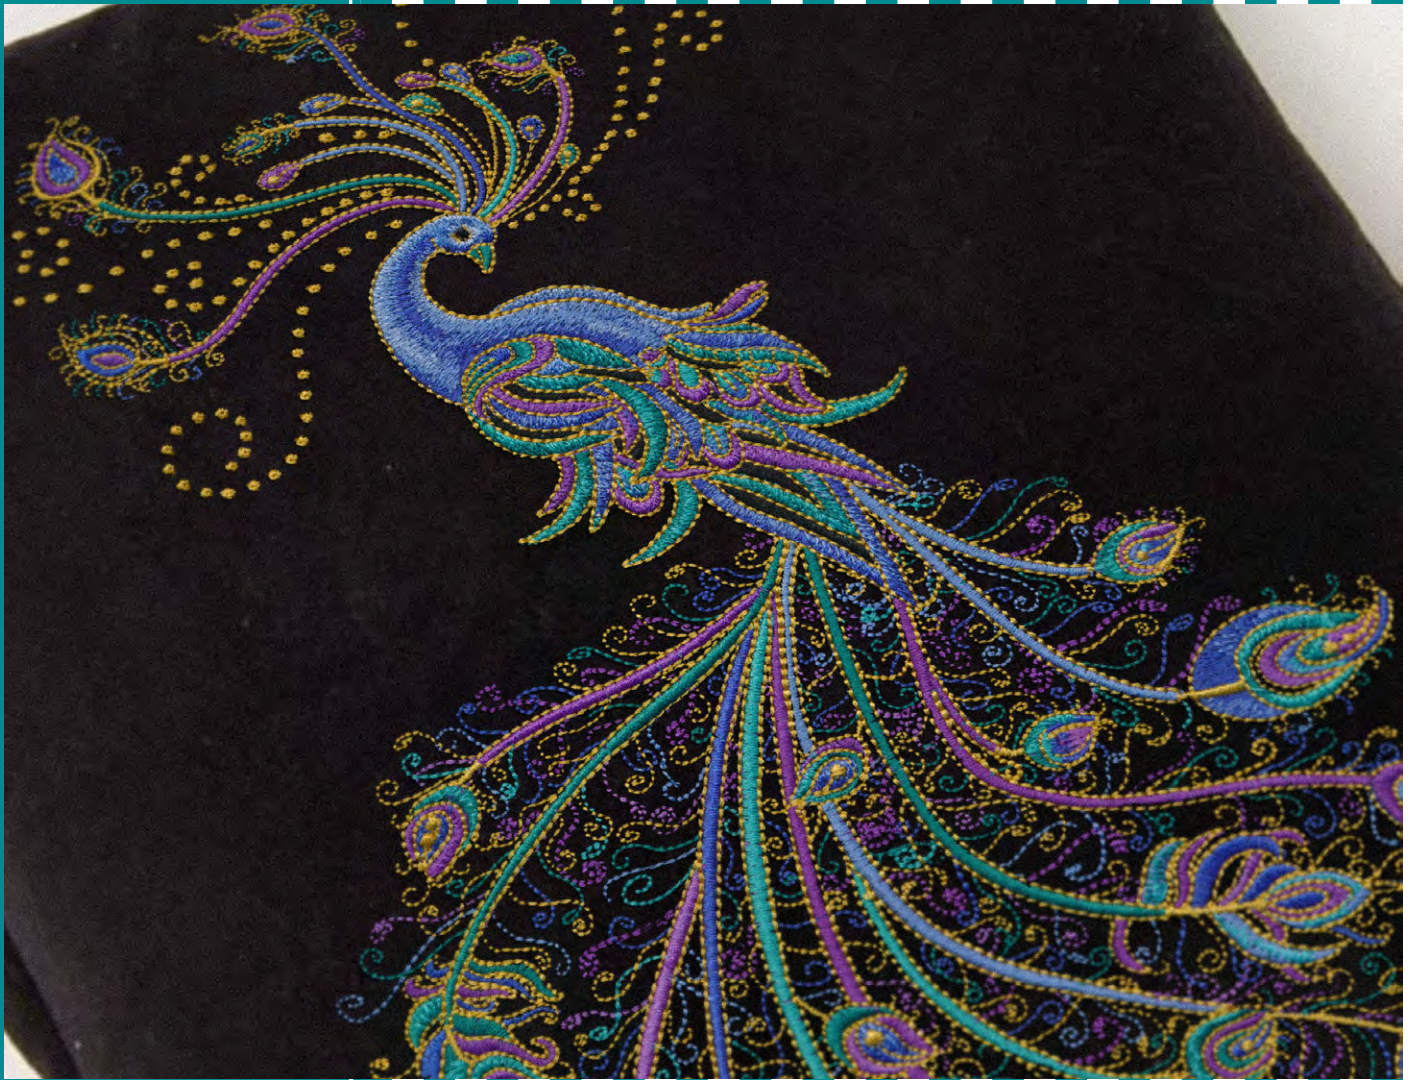

BERNINA 790 PLUS Special Edition

Embroidery Designs & OESD
Complete Thread Chart

made to create **BERNINA**

#80320

20

DESIGNS

Peacock Flourish

by Ann Lauer